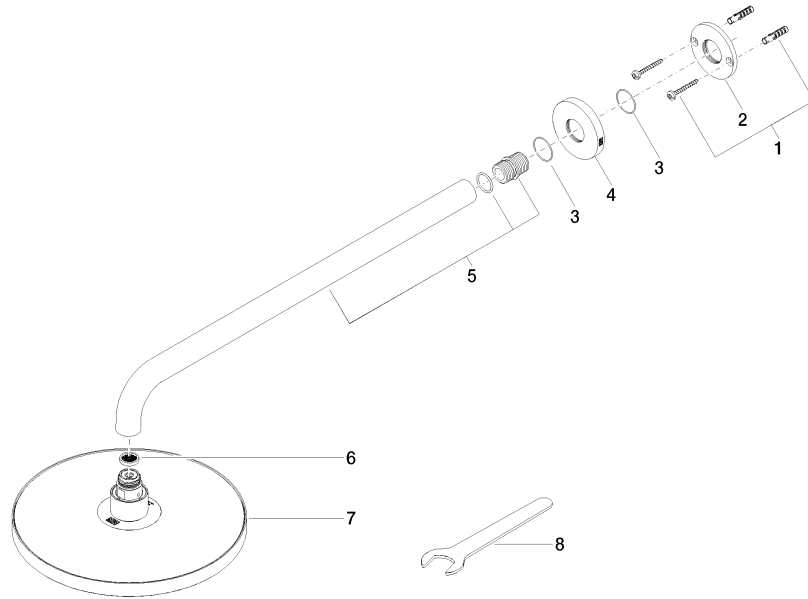

EDITION PRO Rain shower with wall fixing 220 mm - Chrome

28 649 626

- 450mm projection
- rain flow
- with anti-scale system
- rain shower Ø 220 mm
- rosette Ø 60 mm
- 1/2" connection
- max. flow 14 l/min
- quick clearing

	Chrome	28 649 626-00
	Matte Black	28 649 626-33
	Brushed Chrome	28 649 626-93

EDITION PRO Rain shower with wall fixing 220 mm - Chrome

28 649 626

mm [inches]

Flow rate chart

Certificates

WRAS_2212012. LGA_38655.

EDITION PRO Rain shower with wall fixing 220 mm - Chrome

28 649 626

Spare parts list

No.	Item Number	Name	Quantity used	Delivery time
1	04 30 31 032 00 90	fixing set	1	2
2	09 17 20 120 90	holder	1	2
3	09 14 10 150 90	seal	1	2
4	09 27 97 015-00	rosette	1	10
5	90 11 03 070 00-00	pipe	1	10
6	09 23 01 075 90	insert	1	2
7	04 12 05 092 00-00	shower	1	10
8	90 30 09 069 00 90	key	1	2