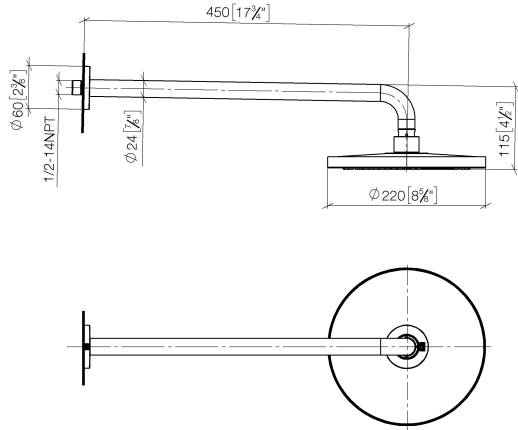

EDITION PRO Rain shower with wall fixing 220 mm - Chrome

28 649 626

- 450mm projection
- rain flow
- with anti-scale system
- rain shower Ø 220 mm
- rosette Ø 60 mm
- 1/2" connection
- max. flow 14 l/min
- quick clearing

	Chrome	28 649 626-00
	Matte Black	28 649 626-33
	Brushed Chrome	28 649 626-93

EDITION PRO Rain shower with wall fixing 220 mm - Chrome

28 649 626

mm [inches]

Flow rate chart

Certificates

WRAS_2212012. LGA_38655.

EDITION PRO Rain shower with wall fixing 220 mm - Chrome

28 649 626

Spare parts list

No.	Item Number	Name	Quantity used	Delivery time
1	04 30 31 032 00 90	fixing set	1	2
2	09 17 20 120 90	holder	1	2
3	09 14 10 150 90	seal	1	2
4	09 27 97 015-00	rosette	1	10
5	90 11 03 070 00-00	pipe	1	10
6	09 23 01 075 90	insert	1	2
7	04 12 05 092 00-00	shower	1	10
8	90 30 09 069 00 90	key	1	2